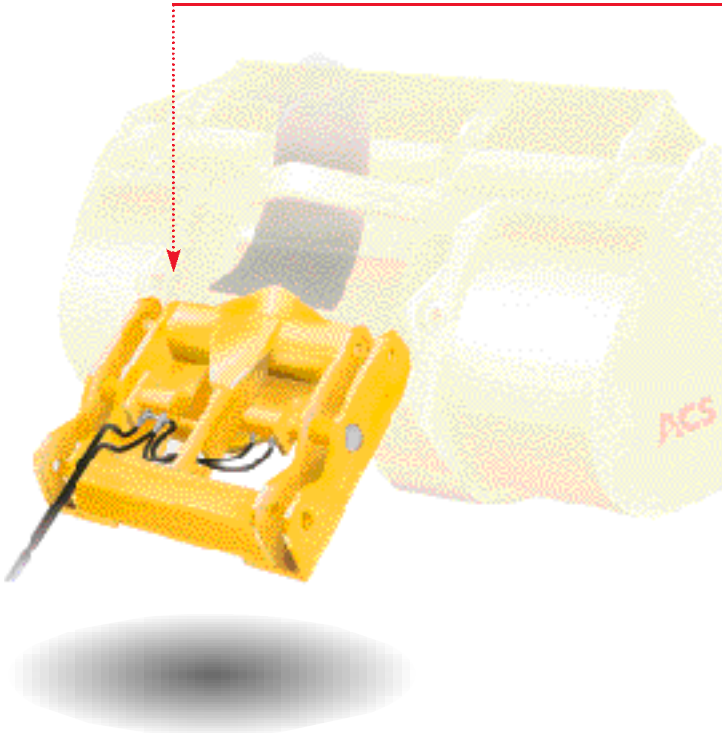

SERIES 1000

The Quick Coupler System with more years of proven performance than any other on the market today.

We established our reputation as the leader in attachment changeover technology with the ACS Series 1000 Loader Coupler System. Highly regarded for its dependability, the Series 1000 Coupler System is available for all 4-arm and Z-bar wheel and track loaders and tractor-loader-backhoes...even motor graders.

The Series 1000 coupler was the innovator for the quick coupler industry, introducing the "single-point hookup" to the marketplace. The Series 1000 also features an open frame design, full faceplate contact, and heavy-duty construction. It is suitable for crawler loaders, larger (5 yard and up) wheel loaders, motor graders.

Since 1968, the ACS Series 1000 Coupler System has provided outstanding service for thousands of contractors, municipalities, utilities, state agencies and all branches of the military.