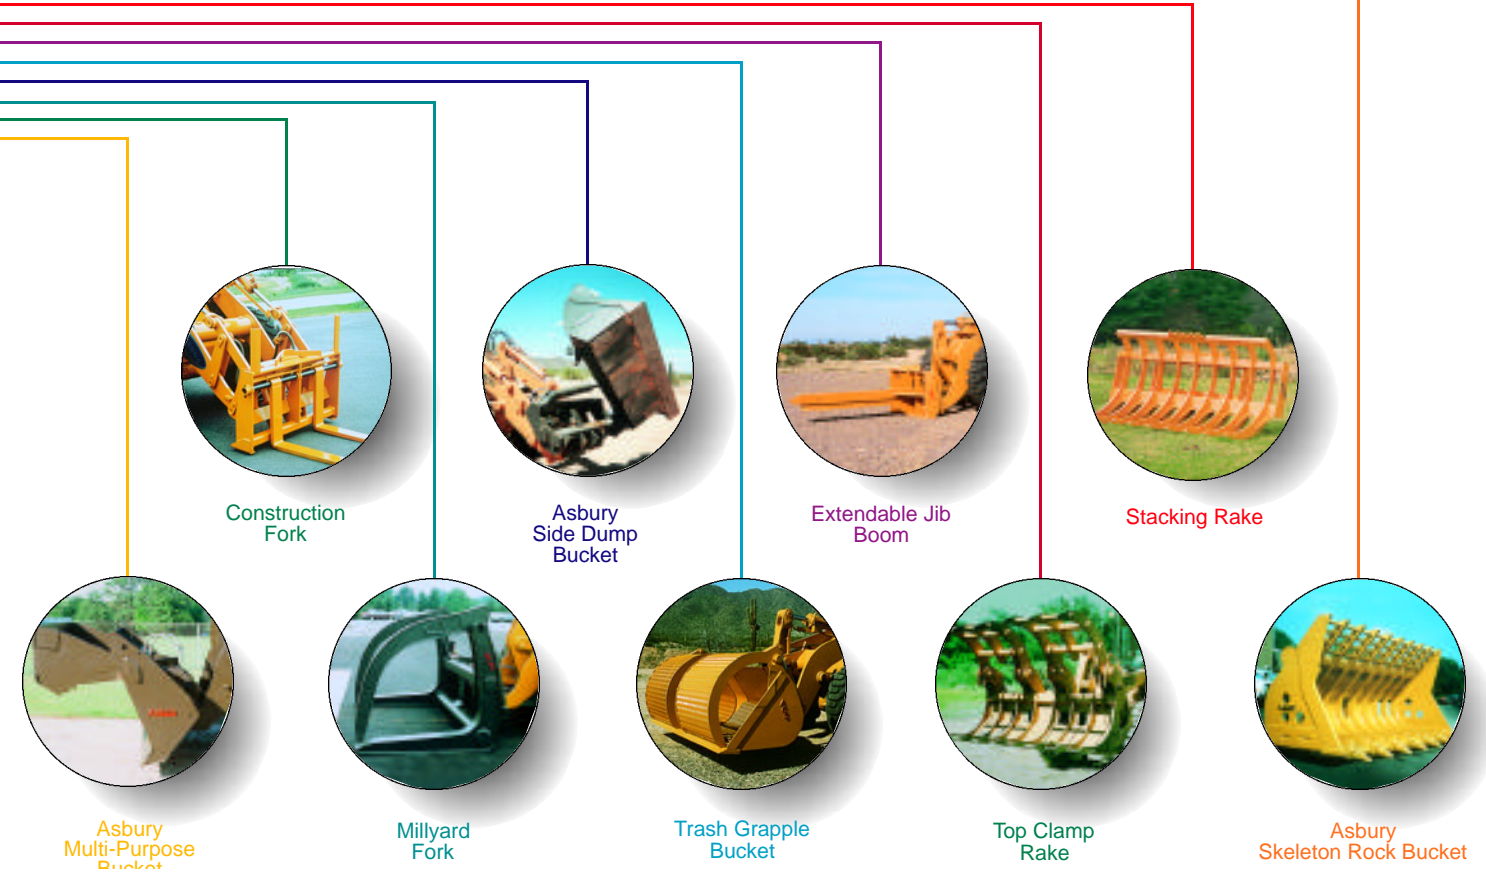

LOADER ATTACHMENTS