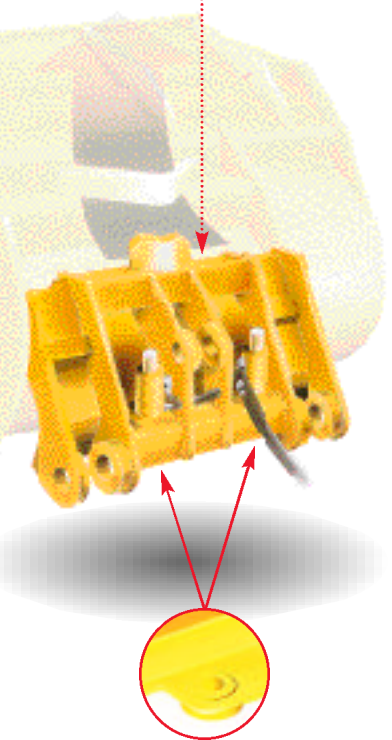

Quality That Works®

The ACS Pro Series 2000® is the only quick coupler system that allows complete interchangeability of attachments among wheel loaders from any manufacturer. The compact design balances strength with performance, keeping the payload close to the loader. The Pro Series 2000® features the ACS original single-point hookup. These features have given the patented ACS Quick Coupler system a reputation for being the best in the world.

- ❶ The "ACS Exclusive" self-aligning single-point hookup provides fast, smooth coupling to any attachment – even on rough, uneven terrain. Instead of trying to line up your loader to attach into two hooks, the operator only has to attach into one – the coupler does the rest!
- ❷ The ACS open frame construction allows the operator to clearly see when coupling and uncoupling attachments. Hydraulic actuation allows the operator to lock and unlock the coupler from the cab with no need for assistance.
- ❸ Over 300 square inches of structure are in contact between the ACS Quick Coupler and the loader attachment. The coupler system is strong, tight and durable...no twisting or bending even under the heaviest of loads. Face plate contact evenly distributes the forces from the attachment. The result is long, trouble free Quick Coupler life.
- ❹ ACS Quick Couplers come complete with all plumbing and valving required to operate the Quick Coupler system. ACS Quick Couplers are engineered to run off existing loader hydraulic systems.

The Pro Series profiled shape fits the contour of the bucket and keeps the load close to the loader – increasing your payload – the best in the industry!