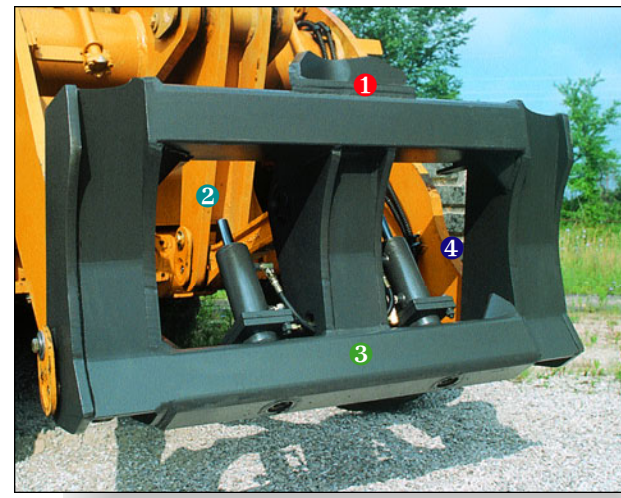

# Quality That Works<sup>®</sup>

The ACS Pro Series 2000<sup>®</sup> is the only quick coupler system that allows complete interchangeability of attachments among wheel loaders from any manufacturer. The compact design balances strength with performance, keeping the payload close to the loader. The Pro Series 2000<sup>®</sup> features the ACS original single-point hookup. These features have given the patented ACS Quick Coupler system a reputation for being the best in the world.

- ❶ The "ACS Exclusive" self-aligning single-point hookup provides fast, smooth coupling to any attachment – even on rough, uneven terrain. Instead of trying to line up your loader to attach into two hooks, the operator only has to attach into one – the coupler does the rest!
- ❷ The ACS open frame construction allows the operator to clearly see when coupling and uncoupling attachments. Hydraulic actuation allows the operator to lock and unlock the coupler from the cab with no need for assistance.
- ❸ Over 300 square inches of structure are in contact between the ACS Quick Coupler and the loader attachment. The coupler system is strong, tight and durable...no twisting or bending even under the heaviest of loads. Face plate contact evenly distributes the forces from the attachment. The result is long, trouble free Quick Coupler life.
- ❹ ACS Quick Couplers come complete with all plumbing and valving required to operate the Quick Coupler system. ACS Quick Couplers are engineered to run off existing loader hydraulic systems.